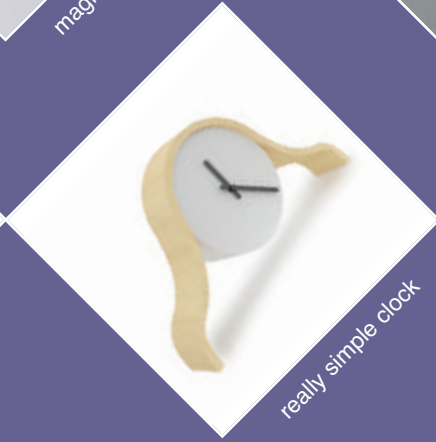

handjob hooks

artist

mirror for two

coatrack

sliced cooler

magnetic money box

shopper postbag

paper pen

see me TV

best everyday cup

really simple clock

mutabor stools

chop saw